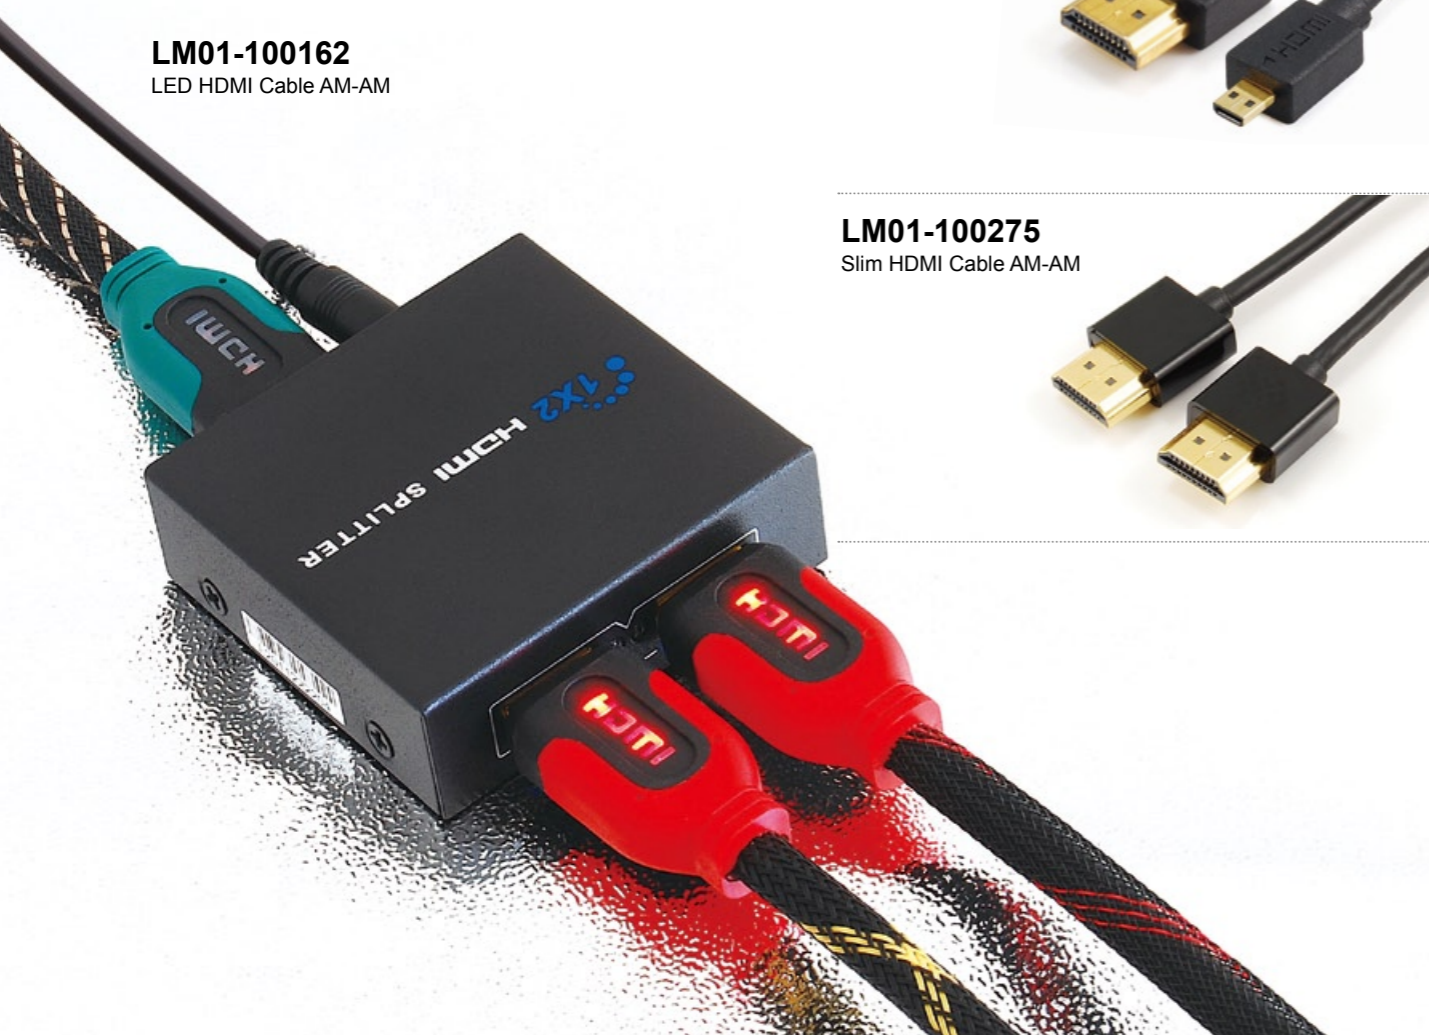

LM01-100510
HDMI Cable AM-AM
Metal Assembly Type

LM01-100273
Slim HDMI Cable AM-CM

LM01-100277
Slim HDMI Cable AM-CM

LM01-100520
HDMI Cable AM-AM
Metal Assembly Type
Flat Cable

LM01-100274
Slim HDMI Cable AM-DM

LM01-100278
Slim HDMI Cable AM-DM

LM01-100525
HDMI Cable AM-AM
Metal Assembly Type
Flat Cable

LM01-100162
LED HDMI Cable AM-AM

LM01-100275
Slim HDMI Cable AM-AM

LM01-100504
HDMI Cable AM-AM
Copper Gold 1.4V Elite