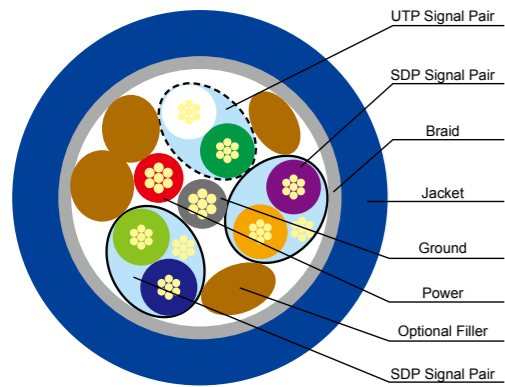

LM01-100527
HDMI Cable AM-AM
Metal Assembly Type

LM01-100508
HDMI Cable AM-AM
Metal Assembly Type

LM01-101311
HDMI Cable AM-CM
Multi-color OverMolding Type

USB 3.0
4.8 Gbps

LM01-1041C
USB 3.0 AM -AM

LM01-1043C
USB 3.0 AM -BM