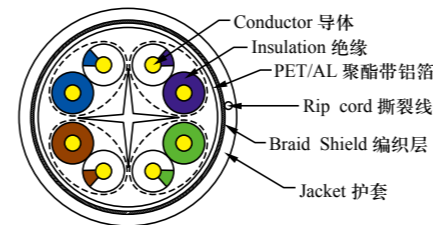

LM01-114001
USB 3.1 CM-2.0 AF

LM01-114011
USB 3.1 CM-3.0 AF

LM01-114021
USB 3.1 CM-3.1 CF

CAT 6 区域网络电缆 CAT 6 LAN Cable

Description

- Related temperature: 60°C , 75°C
- Reference standard: UL444, TIA/EIA 568B
- Bare solid or stranded copper conductor
- Colour-coded PE insulation
- Rip cord (optional)
- Lead free PVC or LSOH jacket
- Reelex Pull-out Box Packing