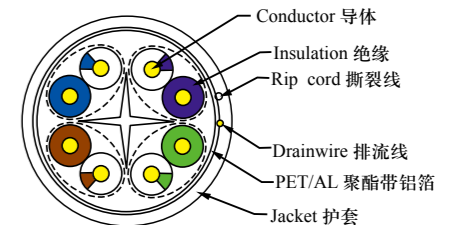

LM01-114001
USB 3.1 CM-2.0 AF

LM01-114011
USB 3.1 CM-3.0 AF

LM01-114021
USB 3.1 CM-3.1 CF

CAT 6 区域网络电缆 CAT 6 LAN Cable

Description

- Related temperature: 60°C , 75°C
- Reference standard: UL444, TIA/EIA 568B
- Bare solid or stranded copper conductor
- Colour-coded PE insulation
- Rip cord (optional)
- Lead free PVC or LSOH jacket
- Reelex Pull-out Box Packing