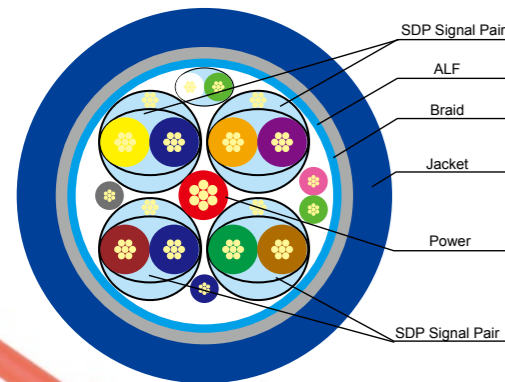

LM01-1041C
USB 3.0 AM -AM

LM01-1043C
USB 3.0 AM -BM

LM01-1042C
USB 3.0 AM -AF

LM01-104904
USB 3.0 AM -Micro M