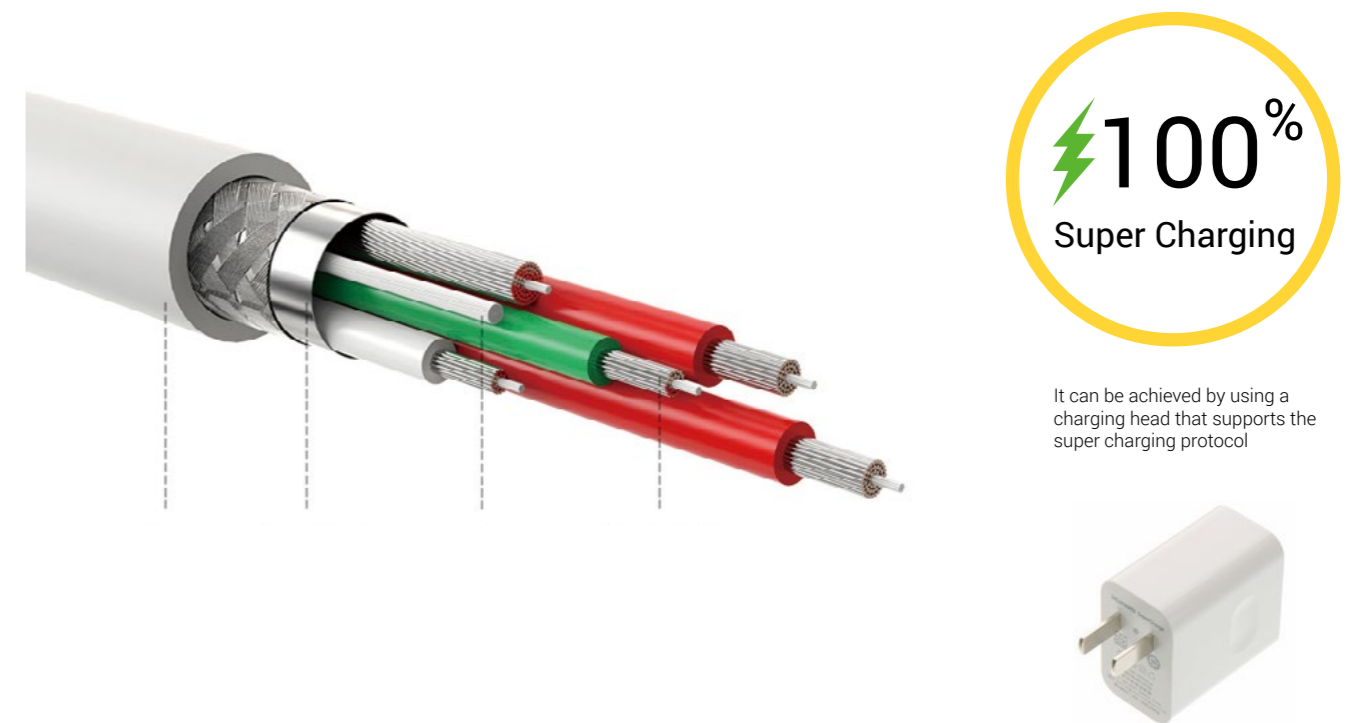

LM05-1101

5A Super Charger Cable
USB AM to Type-C M

It can be achieved by using a charging head that supports the super charging protocol