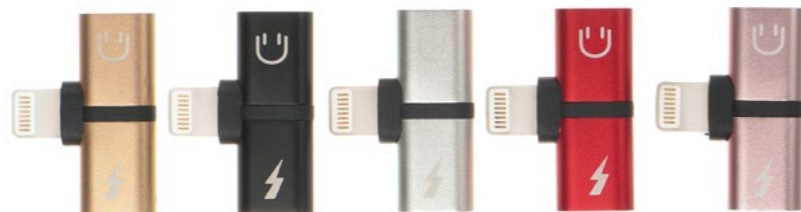

Smartphone Accessories

DATA & CHARGING

The title "DATA & CHARGING" is rendered in large, bold, black, uppercase letters. The word "DATA" is on the top line, and "CHARGING" is on the bottom line. The ampersand "&" is positioned between the two lines. The letter "A" in "DATA" contains a white icon of a USB Type-C connector. The letter "R" in "CHARGING" contains a white lightning bolt icon. To the right of the ampersand, there is a white icon of a Wi-Fi signal. The entire title is reflected in a lighter, semi-transparent version below it. A small Wi-Fi icon is also present above the ampersand.

LM05-1082

Mini Adapter
USB AM to Type-C F

LM05-1083

Right Angle Mini Adapter
USB AM to Type-C F

LM05-1084

DC3.5 TRRS to Type-C
Audio Adapter

LM05-1096

A:Type-C M to USB 3.0 AF
B:Micro 5P M to USB 3.0 AF
Metal Shell OTG Adapter

Charger & Audio Adapter

LM05-2714

iPhone Adapter
Charger & Audio

LM05-2715

iPhone Adapter
Charger & Audio

LM05-2716

Type-C Adapter
Charger & Audio

LM05-2717

Type-C Adapter
Charger & Audio

LM05-2801

Linghtning M to HDMI AM
+USB AF
Plug and Play

LM05-2804

Linghtning M to HDMI AM
+USB AM
Plug and Play

LM05-2802

Linghtning M to HDMI AM
+USB AM
Plug and Play

LM05-2803