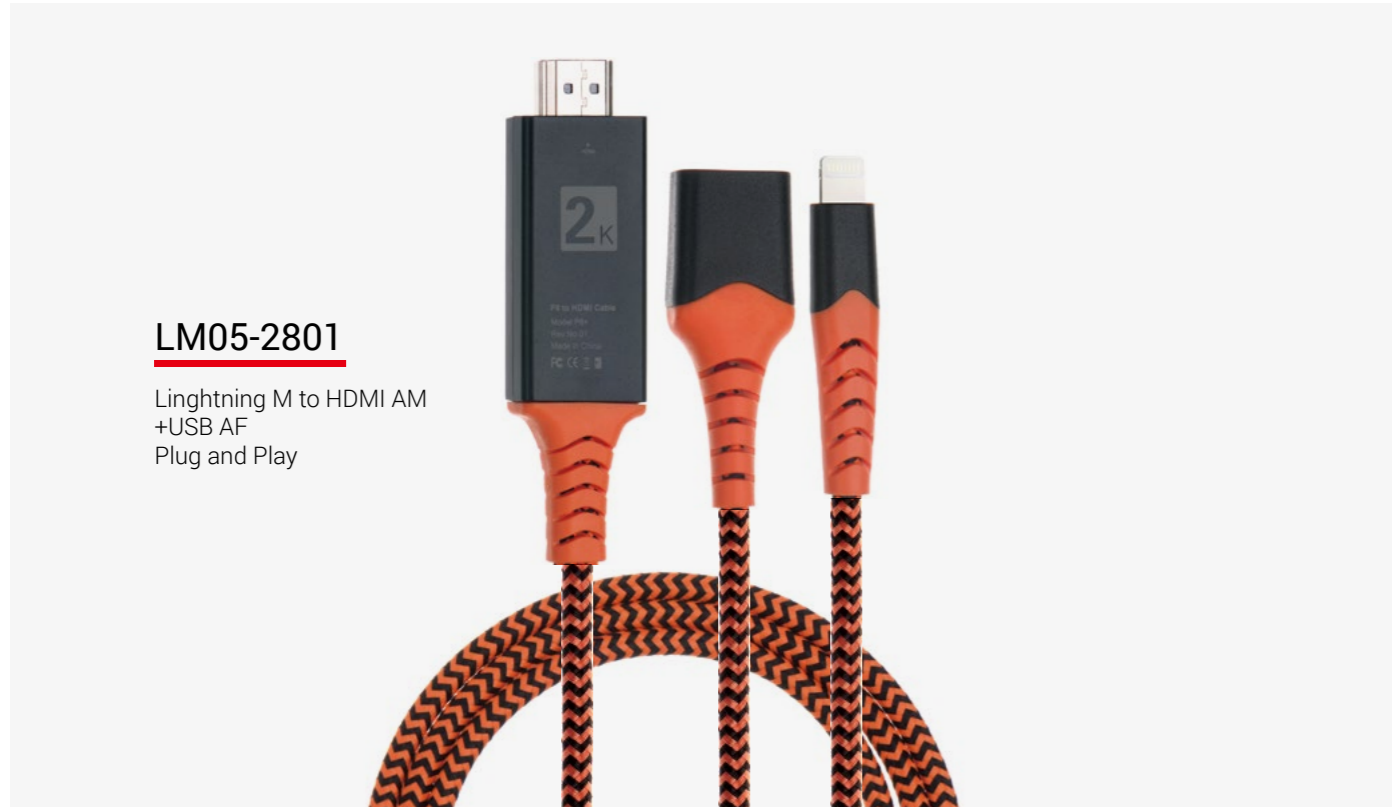

LM05-2801

Linghtning M to HDMI AM
+USB AF
Plug and Play