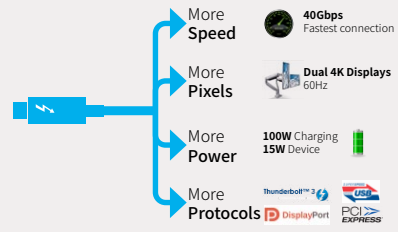

Brings Thunderbolt to USB-C