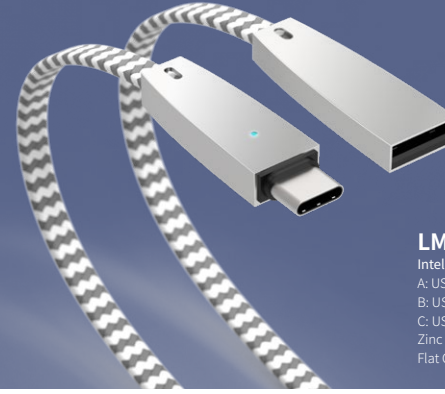

**LM06-1715**  
4 in 1 USB Cable  
USB AM/Type-C to Type-C/Lightning

**LM06-1748**  
Smart Indicator Magnetic Cable  
USB AM to Type-C/Android  
Micro/Lightning  
540° Rotating

**LM06-1751**  
3 in 1 100W PD Cable  
A: USB AM to Lightning 8P  
B: USB AM to Android Micro  
C: USB AM to Type-C  
D: Type-C to Type-C  
E: Type-C to Lightning 8P  
180° Rotating

**LM06-1812**  
Bracket Cable  
A: USB AM to Lightning 8P  
B: USB AM to Android Micro  
C: USB AM to Type-C

**LM06-1813**  
Bracket Cable  
A: USB AM to Lightning 8P  
B: USB AM to Android Micro  
C: USB AM to Type-C

## Intelligent Power Off Intelligent chip, Power mobile phone battery

- Zn alloy shell
- Small and portable
- High efficiency core
- 3A high current
- Nylon weave
- Smart indicator

**LM06-1258**  
Intelligent Power Off  
A: USB AM to Lightning 8P  
B: USB AM to Android Micro  
C: USB AM to Type-C  
Zinc Alloy Shell  
Flat Cable