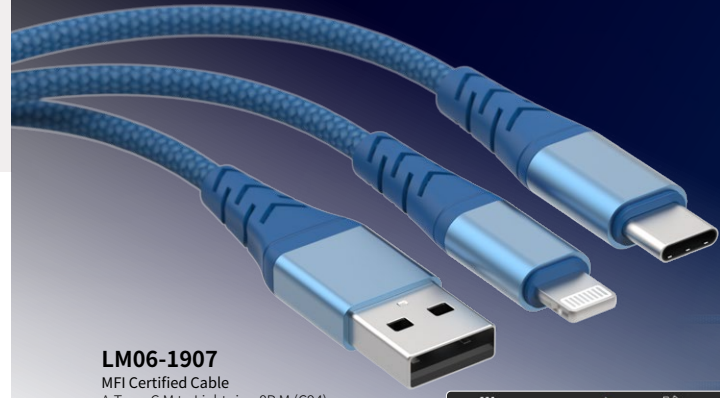

20W Auto Power Off Fast Charge Cable

Type-C to Lightning MFI C94 Chip Official Certify

CHANGZHOU AVI ELECTRONIC CO.,LTD.

Made for iPhone | iPad | iPod