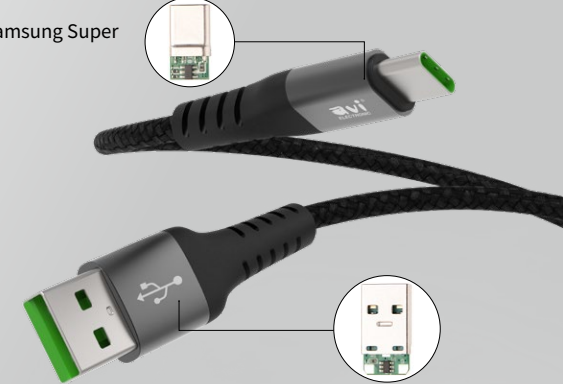

## LM06-1965

MFI Certified Cable  
USB AM to Micro SP M+Lightning 8P M (C89)+Type-C M 3 IN 1 Cable

100W  20V/5A  
Fast Charge 4.0

FOR MACBOOK

**LM06-1151**

USB2.0 Type-C M-M Cable  
A:100W PD (With Emarker IC)  
B:60W PD (Without Emarker IC)  
Metal Shell+Nylon Braid

Please use PD charger

**5A**  
QUICK CHARGE  
FAST CHARGE 

Full Compatible for  
OPPO VIVO / Huawei / Samsung Super  
Fast Charging  
Support Only Type-C

CHANGZHOU AVI ELECTRONIC CO.,LTD. 

**LM06-1122**

A: USB AM to Lightning 8P  
B: USB AM to Android Micro  
C: USB AM to Type-C  
D: Type-C to Type-C  
E: Type-C to Lightning 8P  
Metal Shell+Nylon Braid

    
High-speed data transmission

**LM06-1152**  
USB2.0 Type-C M-M Cable  
A:100W PD (With Emarker IC)  
B:60W PD (Without Emarker IC)  
Metal Shell+Nylon Braid

**LM06-1153**  
USB2.0 Type-C M-M Cable  
A:100W PD (With Emarker IC)  
B:60W PD (Without Emarker IC)  
Metal Shell+Nylon Braid