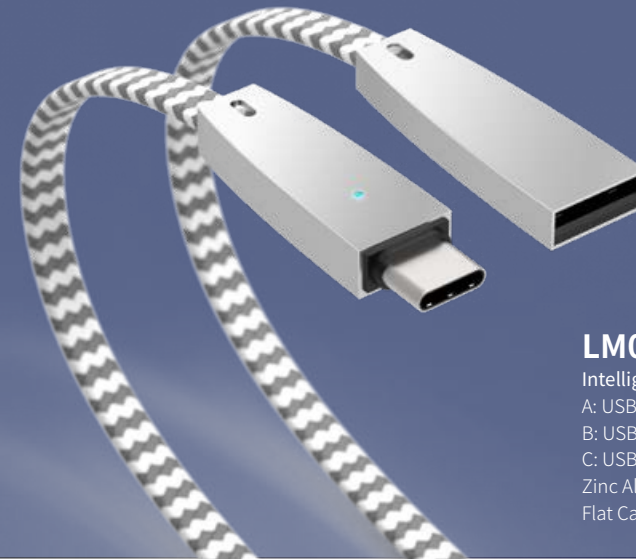

LM06-1129

- A: USB AM to Lightning 8P
 - B: USB AM to Type-C
 - C: Type-C to Type-C
 - D: Type-C to Lightning 8P
- Right Angle Cable

LM06-1130

- A: USB AM to Lightning 8P
 - B: USB AM to Type-C
 - C: Type-C to Type-C
 - D: Type-C to Lightning 8P
- Right Angle Cable

LM06-1220

- A: USB AM to Lightning 8P
 - B: USB AM to Android Micro
 - C: USB AM to Type-C
 - D: Type-C to Type-C
 - E: Type-C to Lightning 8P
- Molding Type Flat Cable

Intelligent Power Off

Intelligent chip, Power mobile phone battery

LM06-1258

- A: USB AM to Lightning 8P
 - B: USB AM to Android Micro
 - C: USB AM to Type-C
- Zinc Alloy Shell
Flat Cable

- Zn
Zinc alloy shell
- Small and portable
- High efficiency core
- Nylon weave
- 3A high current
- Smart indicator