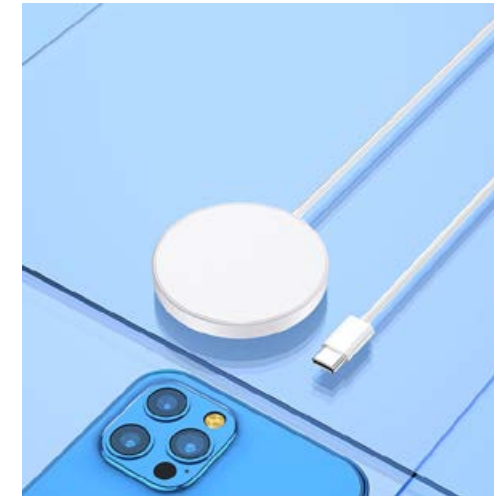

LM05-5011

Magsafe Silicon For
iPhone12 13