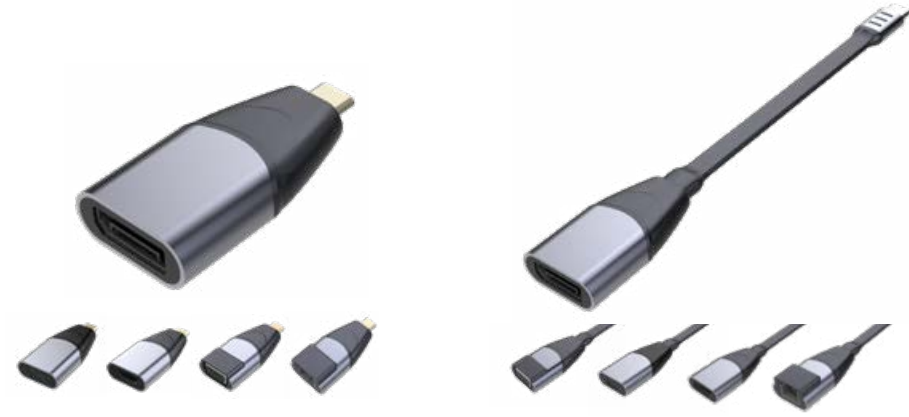

LM05-2605
Aluminum Shell Gigabit Ethernet
Converter
USB C/USB A To LAN

LM05-2606
USB-A+MICRO-B 100M Ethernet
Converter
With Indicator Light/Without
Indicator Light

LM03-2047
Video USB C HUB With Cable
A:Type-C to VGA+DP+HDMI+DVI
B:Type-C to VGA+DVI
C:Type-C to DP+HDMI+DVI

LM03-2048
9 in 1 Bracket type USB C HUB

LM03-2049
10 in 1 Portable USB C HUB

LM05-2607
Aluminum Shell Gigabit Ethernet
Converter
USB C/USB A To LAN

LM05-2608
Aluminum Shell Gigabit Ethernet
+USB 3.0 Converter
USB C/USB A To LAN +3*USB 3.0

LM05-2609
iPhone/iPad 100M Ethernet Converter
With Power Supply

LM05-2821
Aluminum Shell USB C Converter
Type-C To RJ45/DP/Mini DP/HDMI/VGA

LM05-2822
Aluminum Shell USB C Converter With Cable
Type-C To RJ45/DP/Mini DP/HDMI/VGA