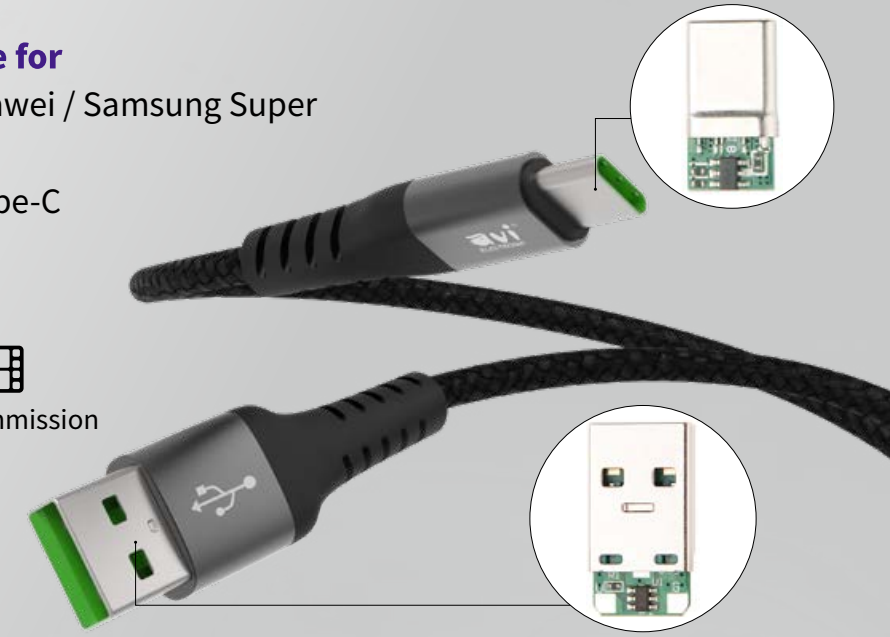

LM06-1964
MFI Certified Cable
Type-C M to Lightning 8P M (C94)
Retractable Cable

LM06-1965
MFI Certified Cable
USB AM to Micro 5P M+Lightning 8P M (C89)+Type-C M
3 IN 1 Cable

100W ⚡ 20V/5A Fast Charge 4.0
FOR MACBOOK

LM06-1151
USB2.0 Type-C M-M Cable
A:100W PD (With Emarker IC)
B:60W PD (Without Emarker IC)
Metal Shell+Nylon Braid

Please use PD charger

6A
QUICK CHARGE
FAST CHARGE ⚡

Full Compatible for
OPPO VIVO / Huawei / Samsung Super
Fast Charging
Support Only Type-C

🎵 🖼️ 🎬
High-speed data transmission

LM06-1122
A: USB AM to Lightning 8P
B: USB AM to Android Micro
C: USB AM to Type-C
D: Type-C to Type-C
E: Type-C to Lightning 8P
Metal Shell+Nylon Braid

LM06-1152
USB2.0 Type-C M-M Cable
A:100W PD (With Emarker IC)
B:60W PD (Without Emarker IC)
Metal Shell+Nylon Braid