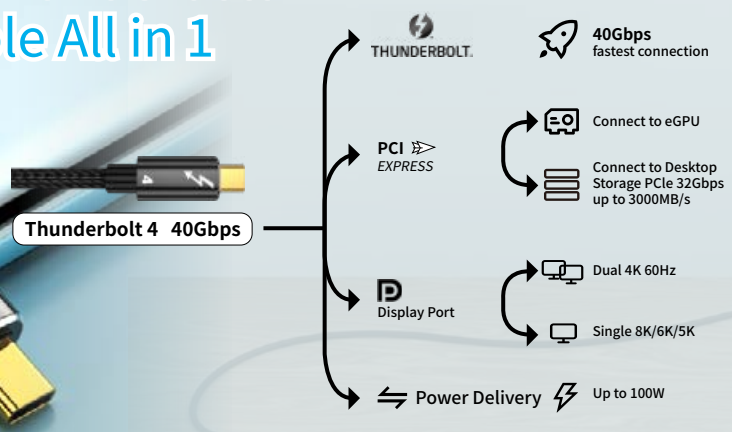

Key Products:

- Mobile Phone Cable
- Power Charger
- HDMI/DVI/DP Cable
- USB/Lane/Computer Cable
- Component/Composite/AV Cable

Thunderbolt & USB 4.0/3.2 Cable

CHANGZHOU AVI ELECTRONIC CO.,LTD.

Real Thunderbolt 4 Cable All in 1